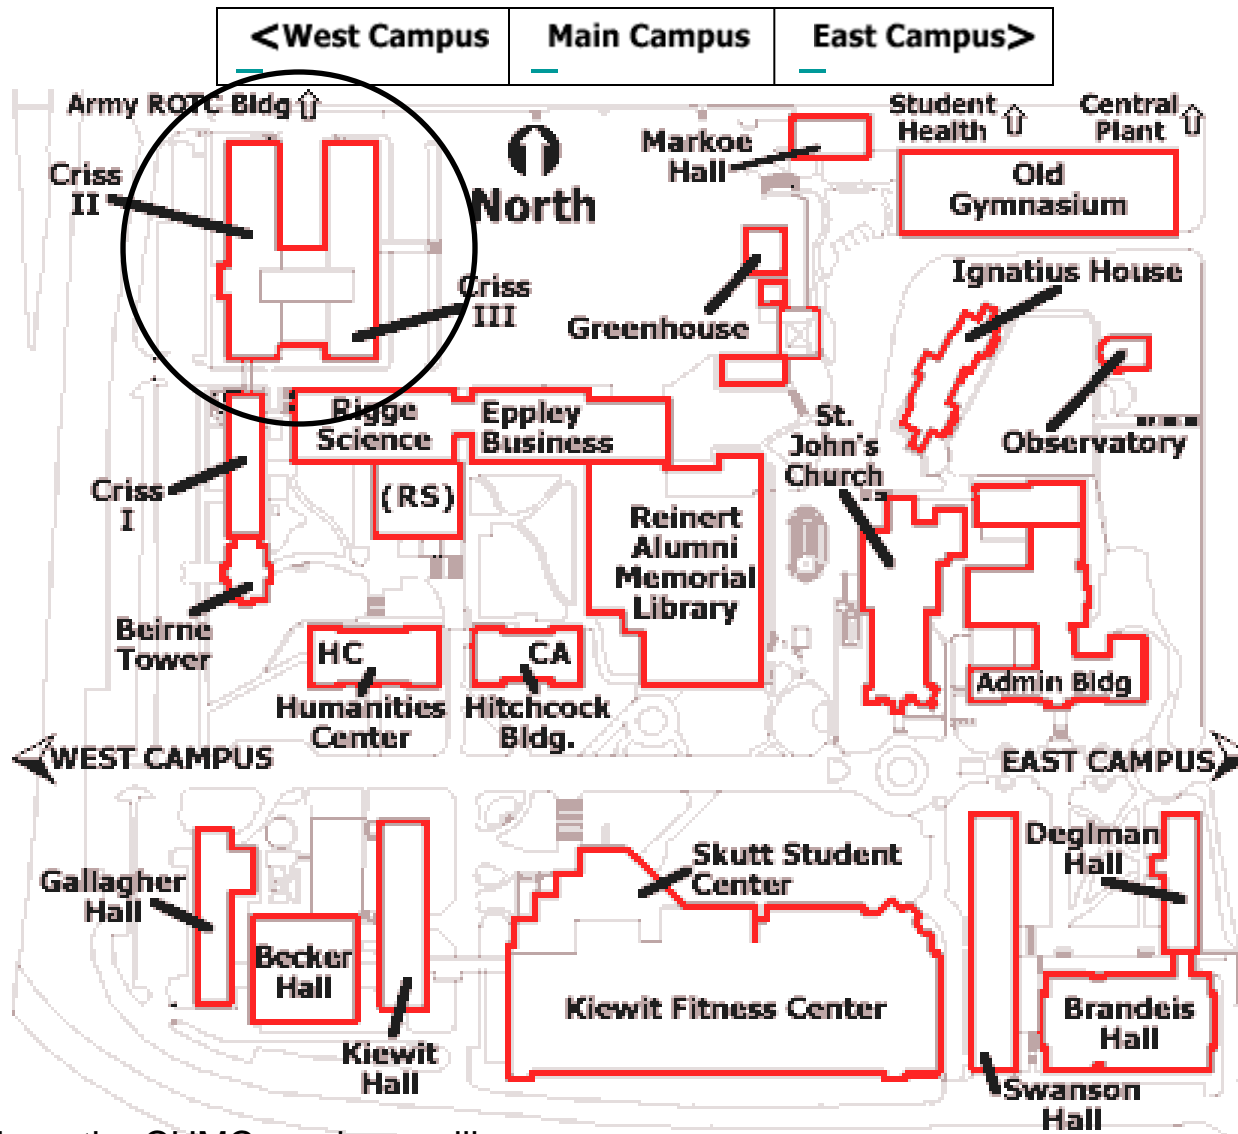

Campus Map

All Monday UNMC seminars are in DRC

Pick up for bus to Monday seminars at UNL & CUMC

Park here for Monday seminars

Dr. Turpen & Penni's office
PHY 6004 & 6003

5/28 & 5/29 are here in Sorrell Center Room 4053

Lot 15S Park here 5/28 & 5/29 (behind Student Life Center)

Creighton Campus Map

Circle: This is where the CUMC seminars will be held. The bus will drop and pick up outside this building.