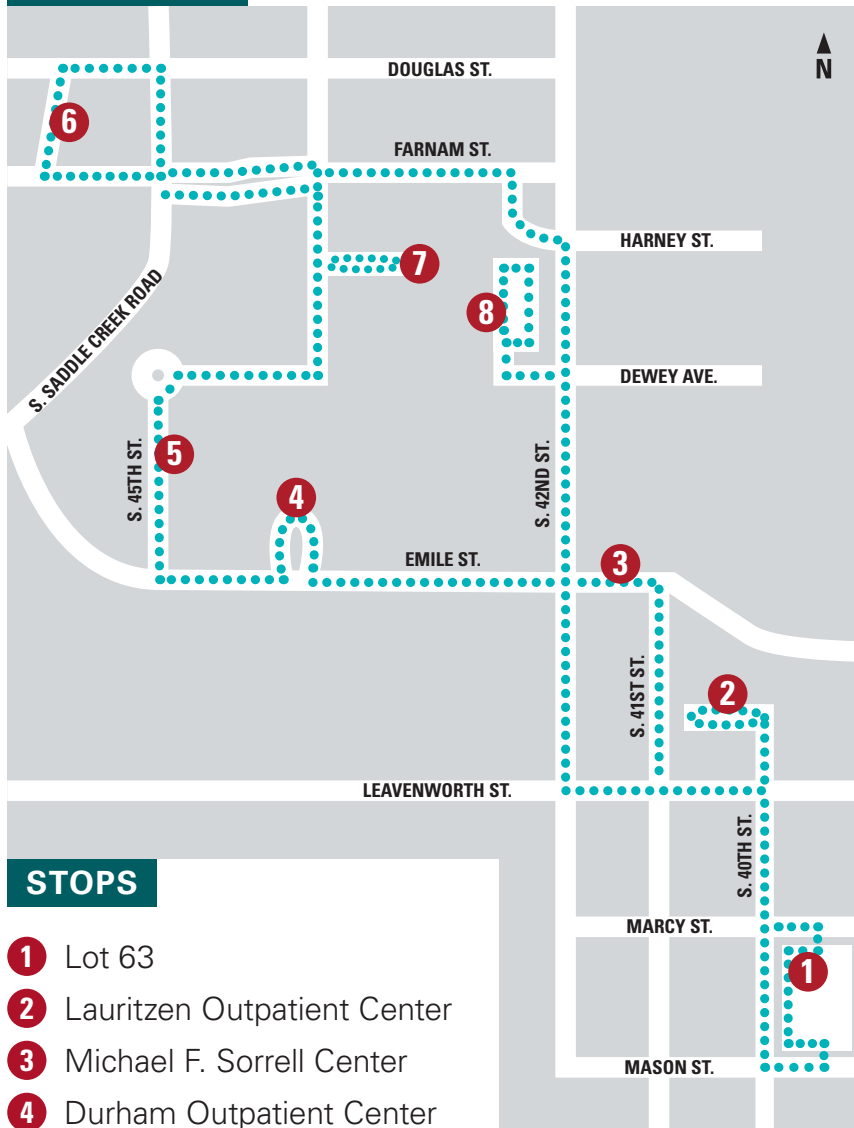

 Parking Lots 63 and 64 are off of 40th and Marcy Streets. Shuttle service is available Monday through Friday from 6 a.m. to 10 p.m.

## ROUTE MAP

## STOPS

- 1 Lot 63
- 2 Lauritzen Outpatient Center
- 3 Michael F. Sorrell Center
- 4 Durham Outpatient Center
- 5 Fred & Pamela Buffett Cancer Center
- 6 Lots 56 and 57
- 7 Kiewit Tower and Doctors Building South
- 8 Clarkson Tower