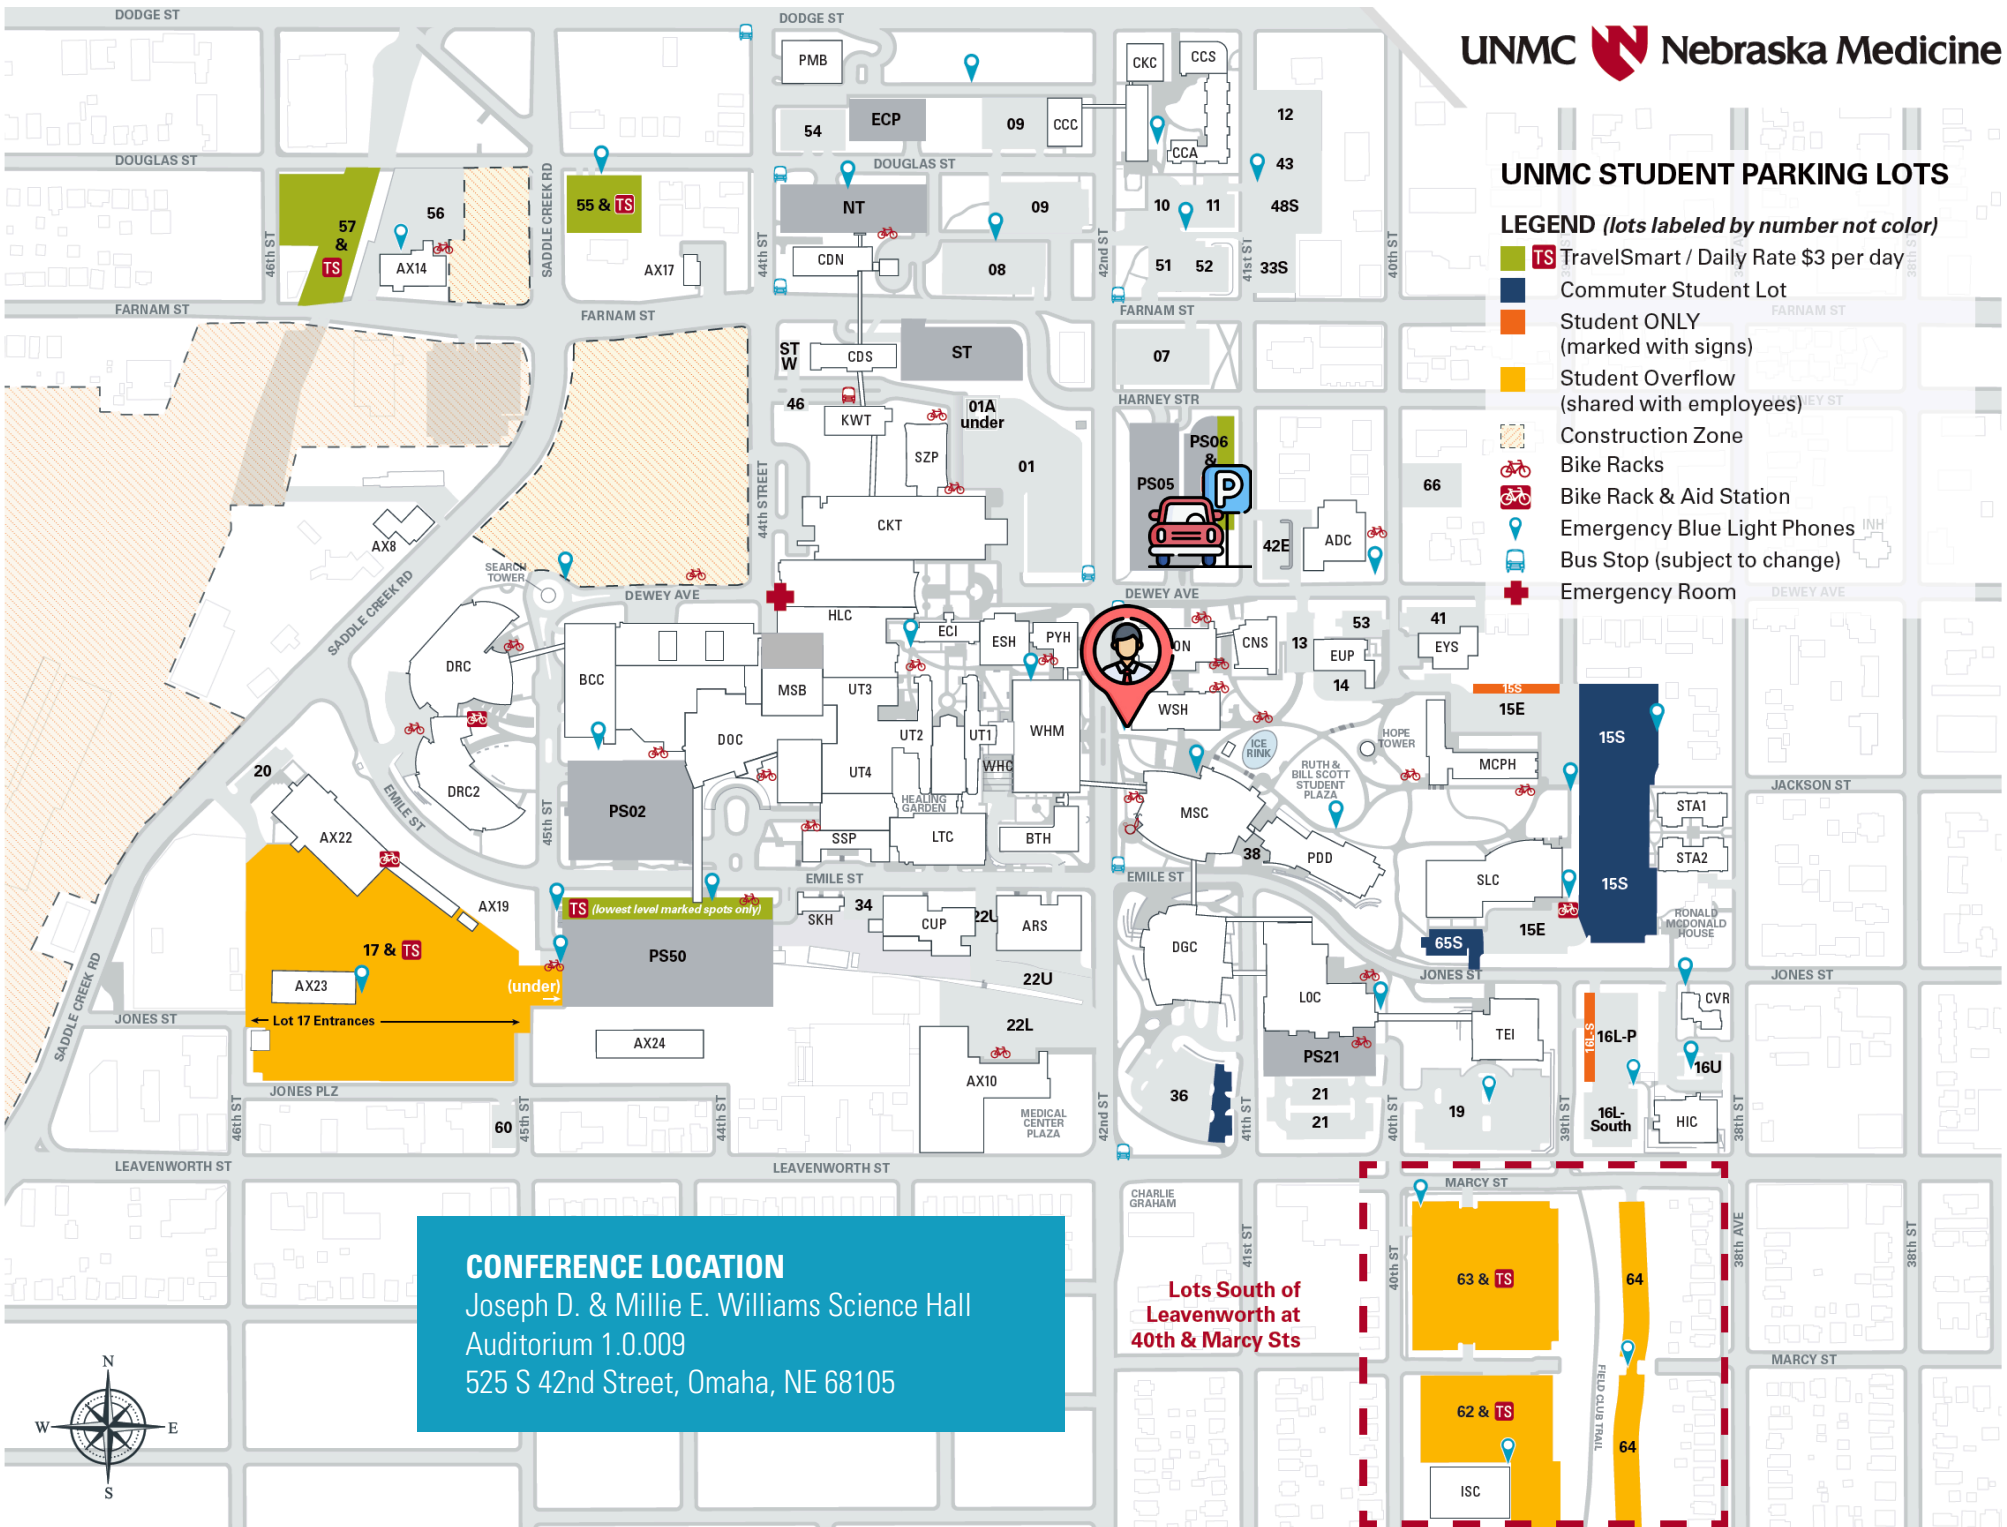

UNMC STUDENT PARKING LOTS

LEGEND (lots labeled by number not color)

-  **TS** TravelSmart / Daily Rate \$3 per day
-  Commuter Student Lot
-  Student ONLY (marked with signs)
-  Student Overflow (shared with employees)
-  Construction Zone
-  Bike Racks
-  Bike Rack & Aid Station
-  Emergency Blue Light Phones
-  Bus Stop (subject to change)
-  Emergency Room

CONFERENCE LOCATION
 Joseph D. & Millie E. Williams Science Hall
 Auditorium 1.0.009
 525 S 42nd Street, Omaha, NE 68105

Lots South of Leavenworth at 40th & Marcy Sts